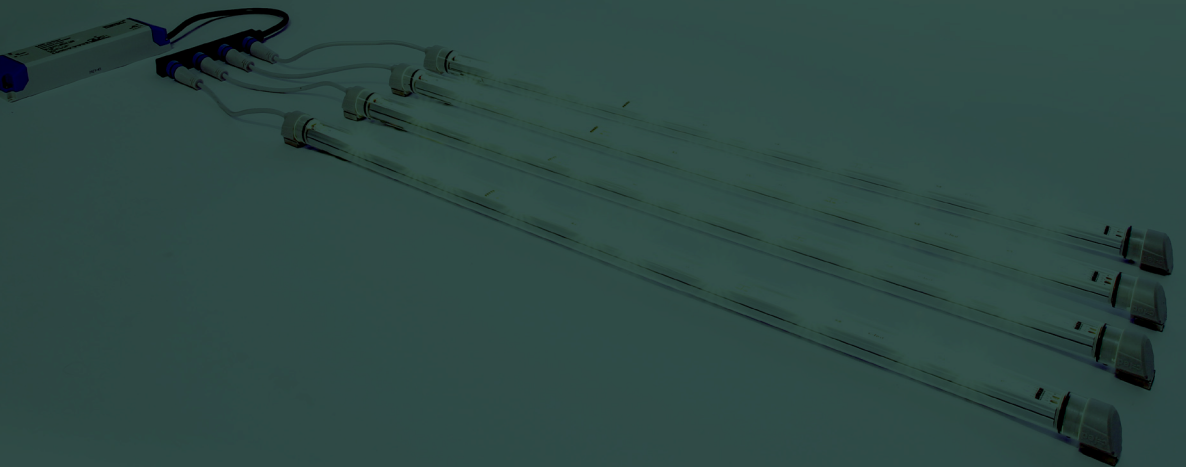

K-MATING LIGHT

Co-developed with an Italian lighting industry leader, the K-MATING-LIGHT is a compact and modular solution designed for BSF adults' reproduction for both individual K-Cages and large-scale Light-Rooms.

Application

Specifically engineered to trigger mating behavior in *Hermetia illucens*. The spectrum mimics natural environmental cues necessary for successful reproduction.

Technical specification

Electrical Characteristics	Specification
LAMP POWER	29 W
INPUT VOLTAGE	24Vdc
CURRENT CONSUMPTION @ 24Vdc	1.2 A (max)
LED TYPE	N° 18 LED 3535 high power (4000K - 365nm)
INSULATION CLASS	Class III
DIMMING	YES (via external dimmable power supply)

Mechanical Characteristics	Specification
LENGTH	810 mm (overall)
WEIGHT	0.40 Kg
PROTECTION RATING	IP66
MATERIALS	Outer transparent PMMA tube (flame rating HB); Internal extruded aluminum profile; Co-molded cable and PVC end caps (flame rating V-0)
TEMPERATURES	Operating: -10°C / +40°C; Storage: -20°C / +60°C
CONNECTION	2-pin connector

Product Reference Images

Dimensioni meccaniche:

4 ways connector for easy plug and cable routing

Magnetic clip, 24V power supply, dimmable. All components are IP66 certified

Key Advantages

Extended Lifespan: Engineered for longevity, maintaining 70% of light output even after 25,000 hours of operation.